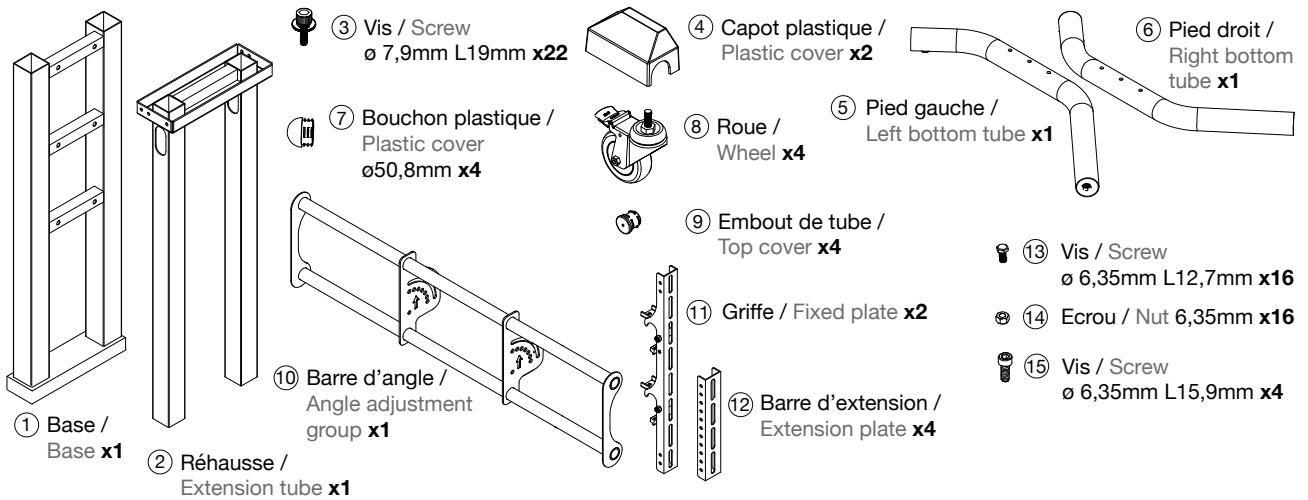

Montage de votre support mobile orientable

Mobile and Tilt adjustable Mount Quick Setup Guide

ST-SUP-MOB-ORI-001

Liste des composants / Components:

Support et ressources / Support and Resources: www.speechi.net/fr/home/support/supports-pour-ecran-tbi-et-vpi/
 Email / E-mail: support@speechi.net

Montage de votre support mobile orientable Mobile and Tilt adjustable Mount Quick Setup Guide

ST-SUP-MOB-ORI-001

7 Vis pour attacher les griffes à l'écran* / Screws for the fixed plates*

- A-1 Clé 6 pans mâle / Allen wrench n°5 x1
- A-2 Clé 6 pans mâle / Allen wrench n°6 x1
- B Clé 6 pans femelle / wrench n°21 x1
- C-1 Vis / Screw M4*L35mm x4
- C-2 Vis / Screw M5*L35mm x4
- C-3 Vis / Screw M6*L35mm x4
- C-4 Vis / Screw M8*L35mm x4
- D-1 Vis / Screw M4*L12mm x4
- D-2 Vis / Screw M5*L15mm x4
- D-3 Vis / Screw M6*L15mm x4
- D-4 Vis / Screw M8*L15mm x4
- E-1 Rondelle / Washer $\varnothing 6^*$ $\varnothing 18$ x4
- E-2 Rondelle / Washer $\varnothing 8^*$ $\varnothing 18$ x4
- F-1 Rondelle fendue / Spring washer $\varnothing 4$ x4
- F-2 Rondelle fendue / Spring washer $\varnothing 5$ x4
- F-3 Rondelle fendue / Spring washer $\varnothing 6$ x4
- F-4 Rondelle fendue / Spring washer $\varnothing 8$ x4
- G Manchon / Sleeve $\varnothing 8.5^*$ $\varnothing 15^*$ L20mm x4