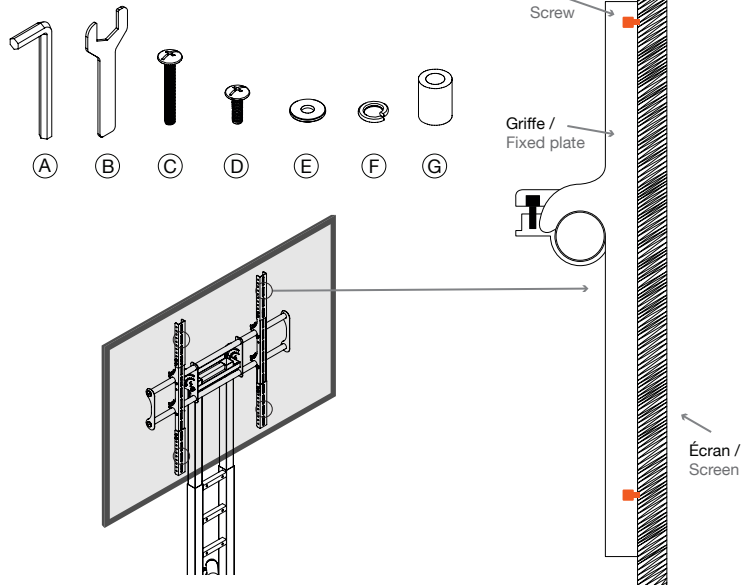

Montage de votre support mobile orientable

Mobile and Tilt adjustable Mount Quick Setup Guide

ST-SUP-MOB-ORI-001

Liste des composants / Components:

Support et ressources / Support and Resources: www.speechi.net/fr/home/support/supports-pour-ecran-tbi-et-vpi/
 Email / E-mail: support@speechi.net

Montage de votre support mobile orientable Mobile and Tilt adjustable Mount Quick Setup Guide

ST-SUP-MOB-ORI-001

7 Vis pour attacher les griffes à l'écran* / Screws for the fixed plates*

- A-1 Clé 6 pans mâle / Allen wrench n°5 x1
- A-2 Clé 6 pans mâle / Allen wrench n°6 x1
- B Clé 6 pans femelle / wrench n°21 x1
- C-1 Vis / Screw M4*L35mm x4
- C-2 Vis / Screw M5*L35mm x4
- C-3 Vis / Screw M6*L35mm x4
- C-4 Vis / Screw M8*L35mm x4
- D-1 Vis / Screw M4*L12mm x4
- D-2 Vis / Screw M5*L15mm x4
- D-3 Vis / Screw M6*L15mm x4
- D-4 Vis / Screw M8*L15mm x4
- E-1 Rondelle / Washer $\varnothing 6^*$ $\varnothing 18$ x4
- E-2 Rondelle / Washer $\varnothing 8^*$ $\varnothing 18$ x4
- F-1 Rondelle fendue / Spring washer $\varnothing 4$ x4
- F-2 Rondelle fendue / Spring washer $\varnothing 5$ x4
- F-3 Rondelle fendue / Spring washer $\varnothing 6$ x4
- F-4 Rondelle fendue / Spring washer $\varnothing 8$ x4
- G Manchon / Sleeve $\varnothing 8.5^*$ $\varnothing 15^*$ L20mm x4