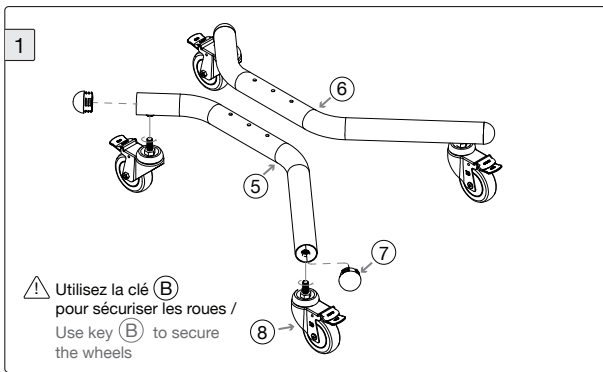

Montage de votre support mobile orientable

Mobile and Tilt adjustable Mount Quick Setup Guide

ST-SUP-MOB-ORI-001

Liste des composants / Components:

Support et ressources / Support and Resources: www.speechi.net/fr/home/support/supports-pour-ecran-tbi-et-vpi/
 Email / E-mail: support@speechi.net

Montage de votre support mobile orientable Mobile and Tilt adjustable Mount Quick Setup Guide

ST-SUP-MOB-ORI-001

7 Vis pour attacher les griffes à l'écran* / Screws for the fixed plates*

- A-1 Clé 6 pans mâle / Allen wrench n°5 x1
- A-2 Clé 6 pans mâle / Allen wrench n°6 x1
- B Clé 6 pans femelle / wrench n°21 x1
- C-1 Vis / Screw M4*L35mm x4
- C-2 Vis / Screw M5*L35mm x4
- C-3 Vis / Screw M6*L35mm x4
- C-4 Vis / Screw M8*L35mm x4
- D-1 Vis / Screw M4*L12mm x4
- D-2 Vis / Screw M5*L15mm x4
- D-3 Vis / Screw M6*L15mm x4
- D-4 Vis / Screw M8*L15mm x4
- E-1 Rondelle / Washer $\varnothing 6^*$ $\varnothing 18$ x4
- E-2 Rondelle / Washer $\varnothing 8^*$ $\varnothing 18$ x4
- F-1 Rondelle fendue / Spring washer $\varnothing 4$ x4
- F-2 Rondelle fendue / Spring washer $\varnothing 5$ x4
- F-3 Rondelle fendue / Spring washer $\varnothing 6$ x4
- F-4 Rondelle fendue / Spring washer $\varnothing 8$ x4
- G Manchon / Sleeve $\varnothing 8.5^*$ $\varnothing 15^*$ L20mm x4