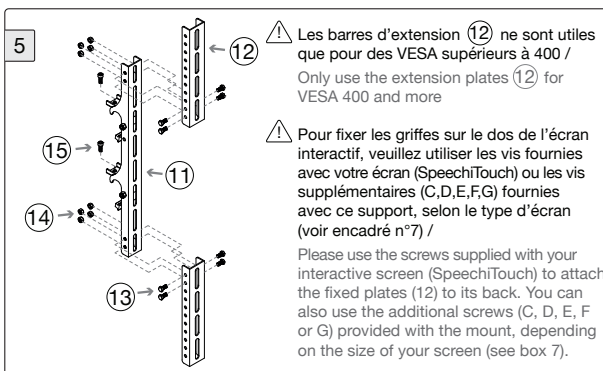

Montage de votre support mobile orientable

Mobile and Tilt adjustable Mount Quick Setup Guide

ST-SUP-MOB-ORI-001

Liste des composants / Components:

Support et ressources / Support and Resources: www.speechi.net/fr/home/support/supports-pour-ecran-tbi-et-vpi/
 Email / E-mail: support@speechi.net

Montage de votre support mobile orientable Mobile and Tilt adjustable Mount Quick Setup Guide

ST-SUP-MOB-ORI-001

7 Vis pour attacher les griffes à l'écran* / Screws for the fixed plates*

- A-1 Clé 6 pans mâle / Allen wrench n°5 x1
- A-2 Clé 6 pans mâle / Allen wrench n°6 x1
- B Clé 6 pans femelle / wrench n°21 x1
- C-1 Vis / Screw M4*L35mm x4
- C-2 Vis / Screw M5*L35mm x4
- C-3 Vis / Screw M6*L35mm x4
- C-4 Vis / Screw M8*L35mm x4
- D-1 Vis / Screw M4*L12mm x4
- D-2 Vis / Screw M5*L15mm x4
- D-3 Vis / Screw M6*L15mm x4
- D-4 Vis / Screw M8*L15mm x4
- E-1 Rondelle / Washer $\varnothing 6^*$ $\varnothing 18$ x4
- E-2 Rondelle / Washer $\varnothing 8^*$ $\varnothing 18$ x4
- F-1 Rondelle fendue / Spring washer $\varnothing 4$ x4
- F-2 Rondelle fendue / Spring washer $\varnothing 5$ x4
- F-3 Rondelle fendue / Spring washer $\varnothing 6$ x4
- F-4 Rondelle fendue / Spring washer $\varnothing 8$ x4
- G Manchon / Sleeve $\varnothing 8.5^*$ $\varnothing 15^*$ L20mm x4