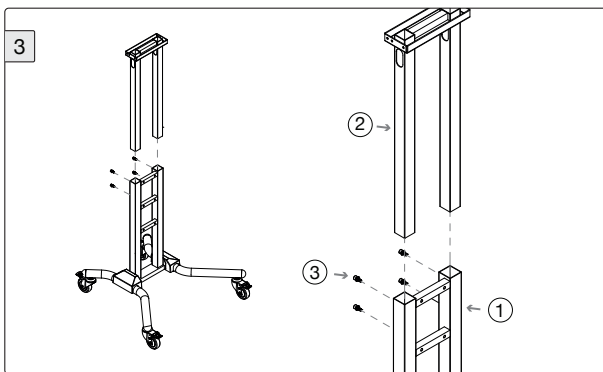

Montage de votre support mobile orientable

Mobile and Tilt adjustable Mount Quick Setup Guide

ST-SUP-MOB-ORI-001

Liste des composants / Components:

Support et ressources / Support and Resources: www.speechi.net/fr/home/support/supports-pour-ecran-tbi-et-vpi/
 Email / E-mail: support@speechi.net

Montage de votre support mobile orientable Mobile and Tilt adjustable Mount Quick Setup Guide

ST-SUP-MOB-ORI-001

7 Vis pour attacher les griffes à l'écran* / Screws for the fixed plates*

- A-1 Clé 6 pans mâle / Allen wrench n°5 x1
- A-2 Clé 6 pans mâle / Allen wrench n°6 x1
- B Clé 6 pans femelle / wrench n°21 x1
- C-1 Vis / Screw M4*L35mm x4
- C-2 Vis / Screw M5*L35mm x4
- C-3 Vis / Screw M6*L35mm x4
- C-4 Vis / Screw M8*L35mm x4
- D-1 Vis / Screw M4*L12mm x4
- D-2 Vis / Screw M5*L15mm x4
- D-3 Vis / Screw M6*L15mm x4
- D-4 Vis / Screw M8*L15mm x4
- E-1 Rondelle / Washer $\varnothing 6^*$ $\varnothing 18$ x4
- E-2 Rondelle / Washer $\varnothing 8^*$ $\varnothing 18$ x4
- F-1 Rondelle fendue / Spring washer $\varnothing 4$ x4
- F-2 Rondelle fendue / Spring washer $\varnothing 5$ x4
- F-3 Rondelle fendue / Spring washer $\varnothing 6$ x4
- F-4 Rondelle fendue / Spring washer $\varnothing 8$ x4
- G Manchon / Sleeve $\varnothing 8.5^*$ $\varnothing 15^*$ L20mm x4