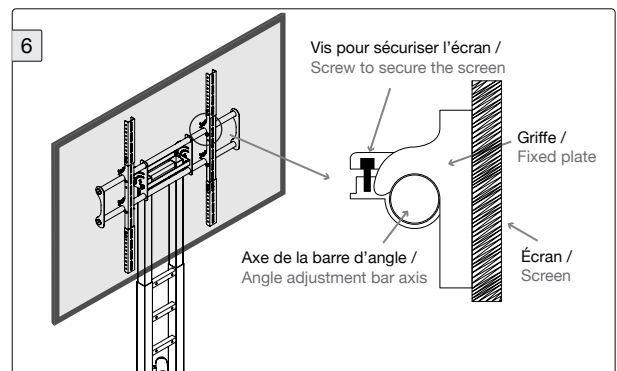

Montage de votre support mobile orientable

Mobile and Tilt adjustable Mount Quick Setup Guide

ST-SUP-MOB-ORI-001

Liste des composants / Components:

Support et ressources / Support and Resources: www.speechi.net/fr/home/support/supports-pour-ecran-tbi-et-vpi/
 Email / E-mail: support@speechi.net

Montage de votre support mobile orientable Mobile and Tilt adjustable Mount Quick Setup Guide

ST-SUP-MOB-ORI-001

7 Vis pour attacher les griffes à l'écran* / Screws for the fixed plates*

- A-1 Clé 6 pans mâle / Allen wrench n°5 x1
- A-2 Clé 6 pans mâle / Allen wrench n°6 x1
- B Clé 6 pans femelle / wrench n°21 x1
- C-1 Vis / Screw M4*L35mm x4
- C-2 Vis / Screw M5*L35mm x4
- C-3 Vis / Screw M6*L35mm x4
- C-4 Vis / Screw M8*L35mm x4
- D-1 Vis / Screw M4*L12mm x4
- D-2 Vis / Screw M5*L15mm x4
- D-3 Vis / Screw M6*L15mm x4
- D-4 Vis / Screw M8*L15mm x4
- E-1 Rondelle / Washer $\varnothing 6^*$ $\varnothing 18$ x4
- E-2 Rondelle / Washer $\varnothing 8^*$ $\varnothing 18$ x4
- F-1 Rondelle fendue / Spring washer $\varnothing 4$ x4
- F-2 Rondelle fendue / Spring washer $\varnothing 5$ x4
- F-3 Rondelle fendue / Spring washer $\varnothing 6$ x4
- F-4 Rondelle fendue / Spring washer $\varnothing 8$ x4
- G Manchon / Sleeve $\varnothing 8.5^*$ $\varnothing 15^*$ L20mm x4