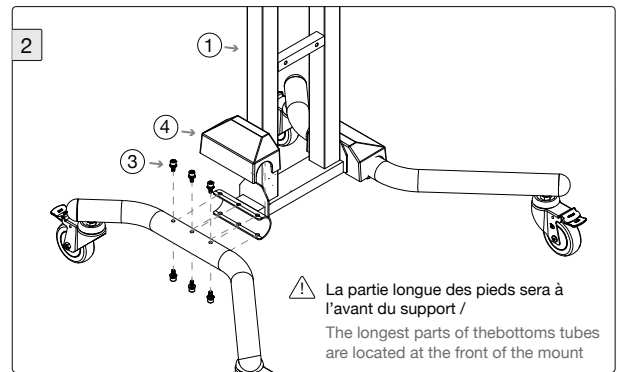

Montage de votre support mobile orientable

Mobile and Tilt adjustable Mount Quick Setup Guide

ST-SUP-MOB-ORI-001

Liste des composants / Components:

Support et ressources / Support and Resources: www.speechi.net/fr/home/support/supports-pour-ecran-tbi-et-vpi/
 Email / E-mail: support@speechi.net

Montage de votre support mobile orientable Mobile and Tilt adjustable Mount Quick Setup Guide

ST-SUP-MOB-ORI-001

7 Vis pour attacher les griffes à l'écran* / Screws for the fixed plates*

- A-1 Clé 6 pans mâle / Allen wrench n°5 x1
- A-2 Clé 6 pans mâle / Allen wrench n°6 x1
- B Clé 6 pans femelle / wrench n°21 x1
- C-1 Vis / Screw M4*L35mm x4
- C-2 Vis / Screw M5*L35mm x4
- C-3 Vis / Screw M6*L35mm x4
- C-4 Vis / Screw M8*L35mm x4
- D-1 Vis / Screw M4*L12mm x4
- D-2 Vis / Screw M5*L15mm x4
- D-3 Vis / Screw M6*L15mm x4
- D-4 Vis / Screw M8*L15mm x4
- E-1 Rondelle / Washer $\varnothing 6^*$ $\varnothing 18$ x4
- E-2 Rondelle / Washer $\varnothing 8^*$ $\varnothing 18$ x4
- F-1 Rondelle fendue / Spring washer $\varnothing 4$ x4
- F-2 Rondelle fendue / Spring washer $\varnothing 5$ x4
- F-3 Rondelle fendue / Spring washer $\varnothing 6$ x4
- F-4 Rondelle fendue / Spring washer $\varnothing 8$ x4
- G Manchon / Sleeve $\varnothing 8.5^*$ $\varnothing 15^*$ L20mm x4