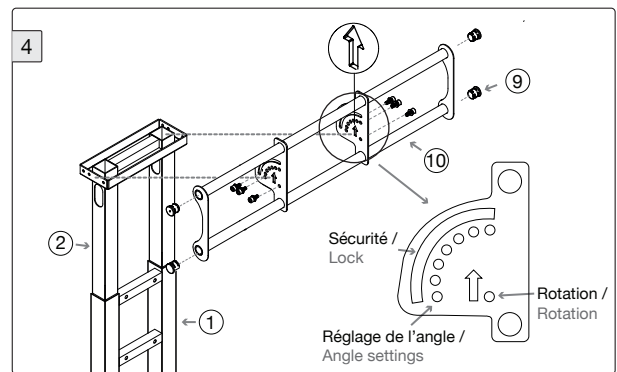

Montage de votre support mobile orientable

Mobile and Tilt adjustable Mount Quick Setup Guide

ST-SUP-MOB-ORI-001

Liste des composants / Components:

Support et ressources / Support and Resources: www.speechi.net/fr/home/support/supports-pour-ecran-tbi-et-vpi/
 Email / E-mail: support@speechi.net

Montage de votre support mobile orientable Mobile and Tilt adjustable Mount Quick Setup Guide

ST-SUP-MOB-ORI-001

7 Vis pour attacher les griffes à l'écran* / Screws for the fixed plates*

- A-1 Clé 6 pans mâle / Allen wrench n°5 x1
- A-2 Clé 6 pans mâle / Allen wrench n°6 x1
- B Clé 6 pans femelle / wrench n°21 x1
- C-1 Vis / Screw M4*L35mm x4
- C-2 Vis / Screw M5*L35mm x4
- C-3 Vis / Screw M6*L35mm x4
- C-4 Vis / Screw M8*L35mm x4
- D-1 Vis / Screw M4*L12mm x4
- D-2 Vis / Screw M5*L15mm x4
- D-3 Vis / Screw M6*L15mm x4
- D-4 Vis / Screw M8*L15mm x4
- E-1 Rondelle / Washer $\varnothing 6^*$ $\varnothing 18$ x4
- E-2 Rondelle / Washer $\varnothing 8^*$ $\varnothing 18$ x4
- F-1 Rondelle fendue / Spring washer $\varnothing 4$ x4
- F-2 Rondelle fendue / Spring washer $\varnothing 5$ x4
- F-3 Rondelle fendue / Spring washer $\varnothing 6$ x4
- F-4 Rondelle fendue / Spring washer $\varnothing 8$ x4
- G Manchon / Sleeve $\varnothing 8.5^*$ $\varnothing 15^*$ L20mm x4