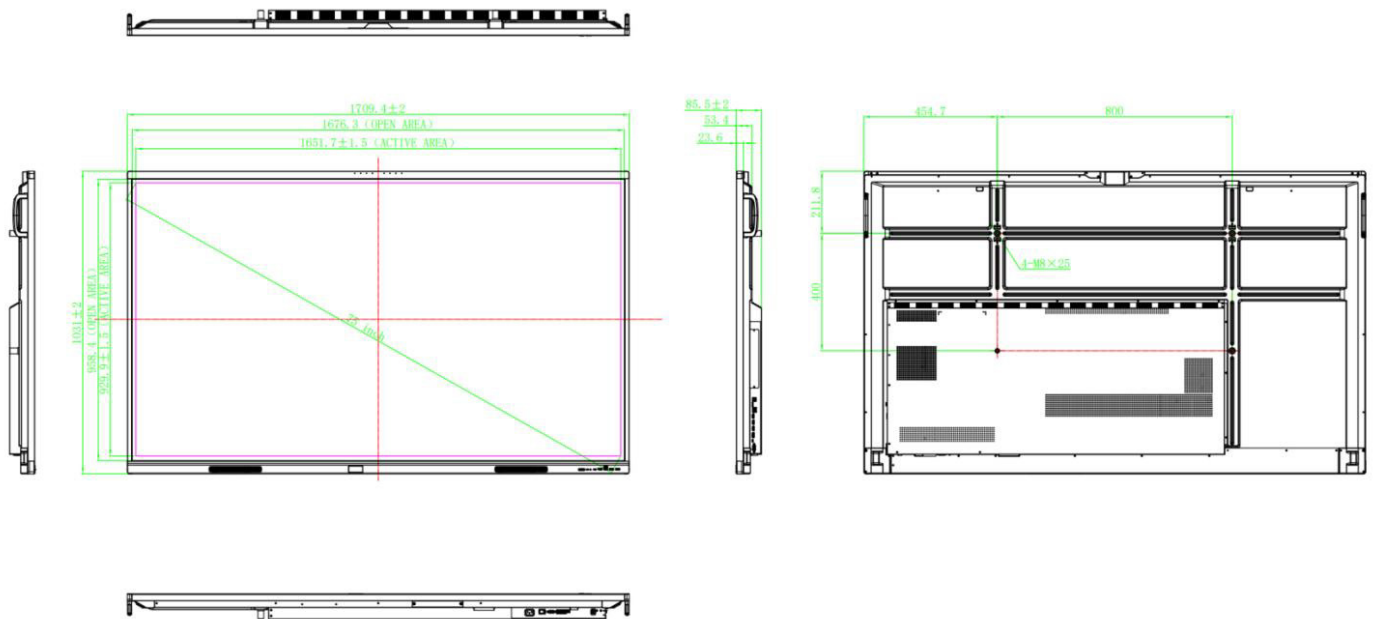

Display

Diagonal size	65": 165 cm 75": 190 cm 86": 216 cm 98": 248 cm
Screen Type	ADS LCD - DLED Backlight
Resolution	UHD 4K (3840 × 2160)
Aspect Ratio	16:9
Active Area (W × H)	65": 1428.48 × 803.52 mm 75": 1650.24 × 928.26 mm 86": 1895.04 × 1 065.96 mm 98": 2 158.848 × 1 214.352 mm
Pixel Pitch (H × V)	65": 0.3720 × 0.3720 mm 75": 0.4298 × 0.4298 mm 86": 0.4935 × 0.4935 mm 98": 0.5622 × 0.5622 mm
Brightness	450 cd/m ²
Contrast Ratio (dyn. / typ.)	5000:1 / 1200:1
Response Time of the screen	5 ms
Refresh Rate	60Hz
Screen Haze	From 3 to 8%
Safety Glass	3,2 mm (65", 75", 86") / 4 mm (98"), anti-glare treatment
Lifetime	> 50000 hours
Operating Time	18/7
Viewing Angle	179°
Colours	1.07 billion (10 bit)
Orientation	Landscape

Warranty

Standard Warranty	5 years
-------------------	---------

Dimensions & Weight

Dimensions of the product (W x H x D)	65": 1488 x 908 x 86 mm 75": 1709 x 1031 x 86 mm 86": 1957 x 1171 x 97 mm 98": 2245 x 1326 x 90 mm
Dimensions with package (W x H x D)	65": 1628 x 1014 x 185 mm 75": 1863 x 1155 x 225 mm 86": 2110 x 1304 x 225 mm 98": 2406 x 1474 x 280 mm
Net Weight	65": 34.75 kg 75": 46.45 kg 86": 54.70 kg 98": -
Gross Weight with package	65": 41.55 kg 75": 56.25 kg 86": 69.85 kg 98": 120.80 kg
VESA Mount Pattern	65": 600 x 400 mm 75": 800 x 400 mm 86"-98": 800 x 600 mm

Technical Drawings

65": ST-65-CONNECT-PRO5

75": ST-75-CONNECT-PRO5

TECHNICAL SPECIFICATIONS
SUPERGLASS™ PRO

ST-65-CONNECT-PRO5
 ST-75-CONNECT-PRO5
 ST-86-CONNECT-PRO5
 ST-98-CONNECT-PRO5

86": ST-86-CONNECT-PRO5